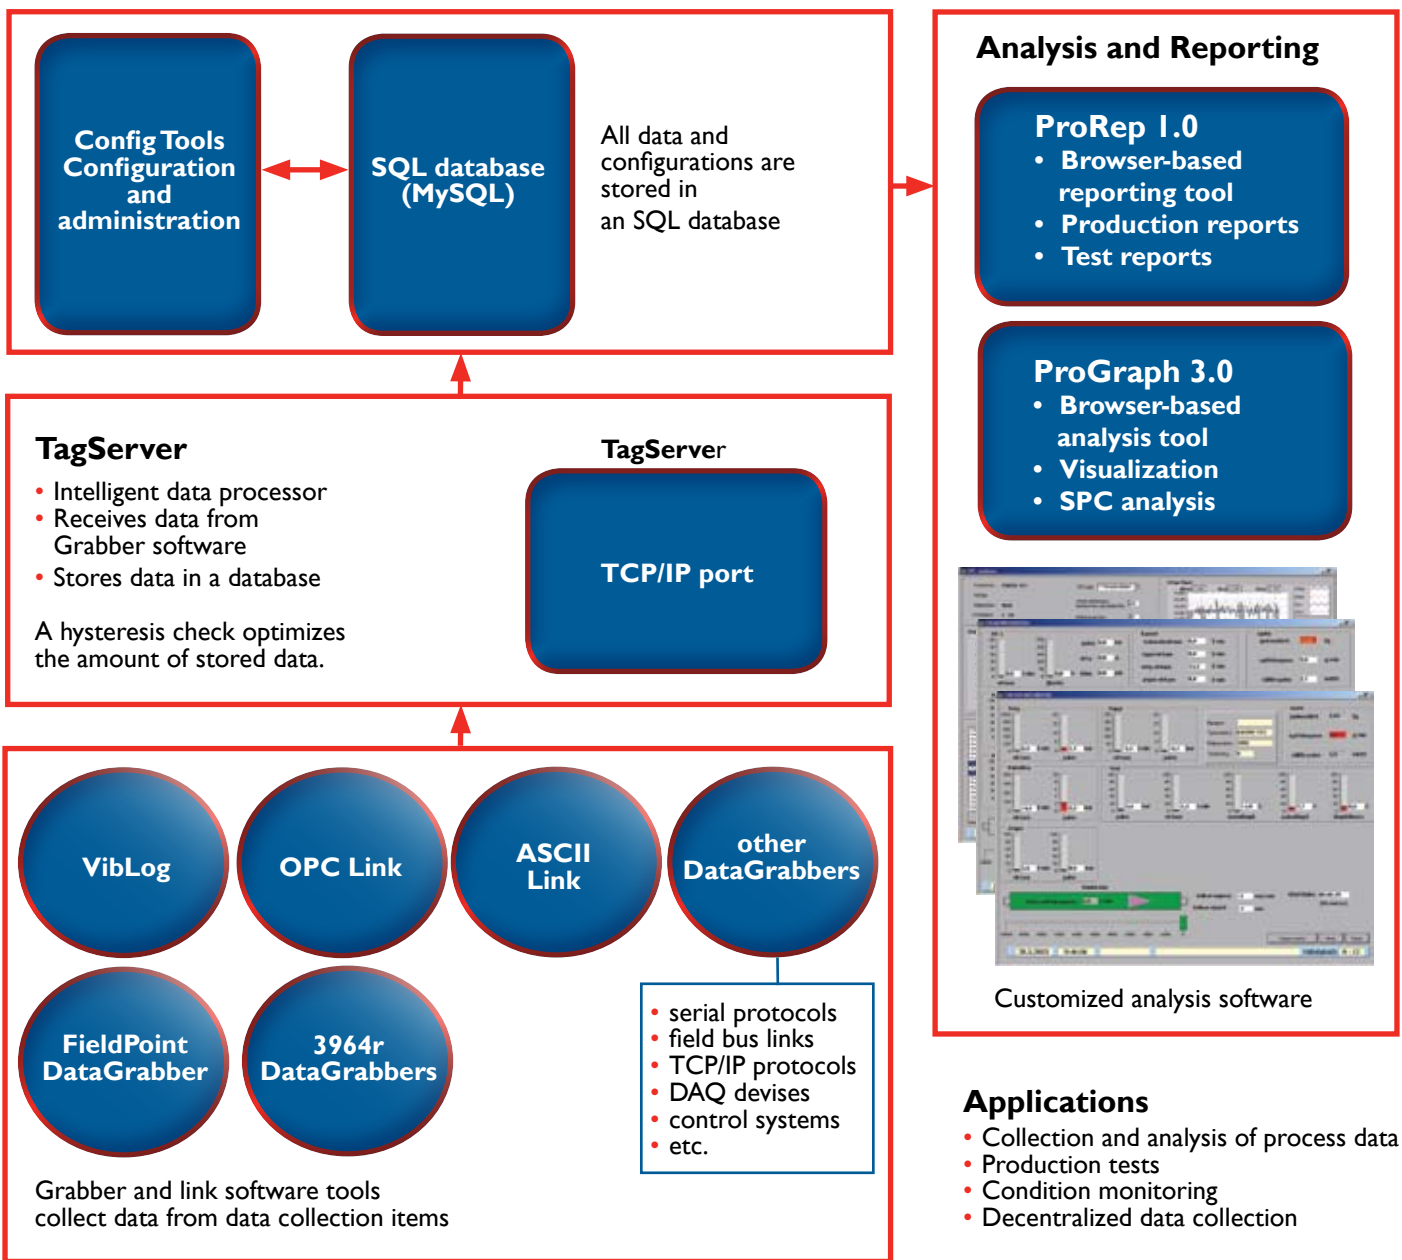

# ProPAT Analysis System

## Process Analysis System

### Collection and Analysis System for Measurement, Test and Process Data

- Easy and flexible data collection solution
- Data storage to an SQL database (MySQL, SQL Server, Oracle, etc.).
- Browser- and LabVIEW™ based analysis software for visual analysis of data
- Customized reporting to meet various customer requirements

### Applications

- Collection and analysis of process data
- Production tests
- Condition monitoring
- Decentralized data collection